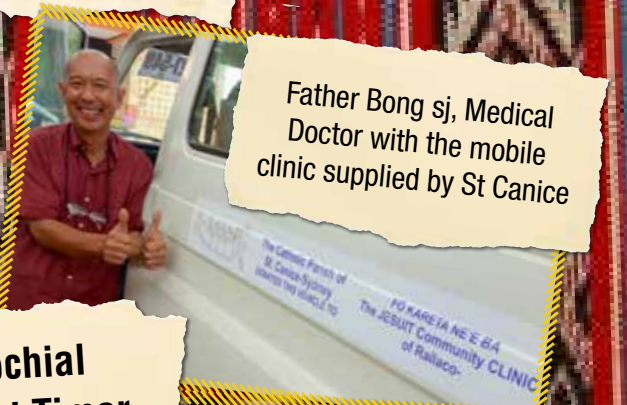

Father Bong sj, Medical Doctor with the mobile clinic supplied by St Canice